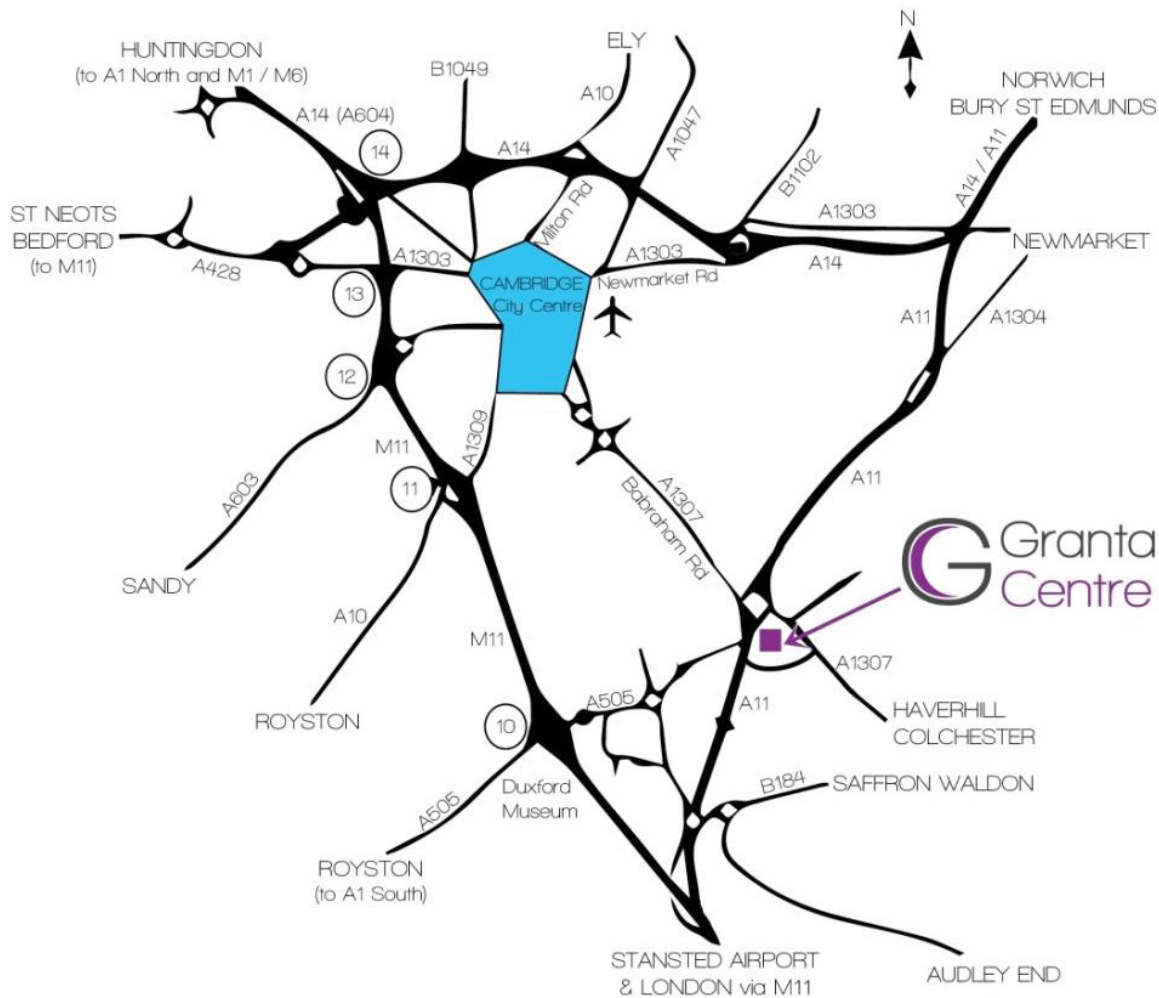

How to find Granta Park

Granta Park is easily accessible from main road, rail and train networks.
Please contact us if you require further information on any of these routes.

Sat Nav: CB21 6AL

Granta Park, Gt Abington, Cambridge 01223 899572

How to find us on Granta Park

The Granta Centre is co-located with TWI on Granta Park. Please enter the park in the right-hand lane alongside Security, then turn right at the roundabout and follow the Granta Centre signs to reception, **ensuring that you take the first left past the staff car park.**